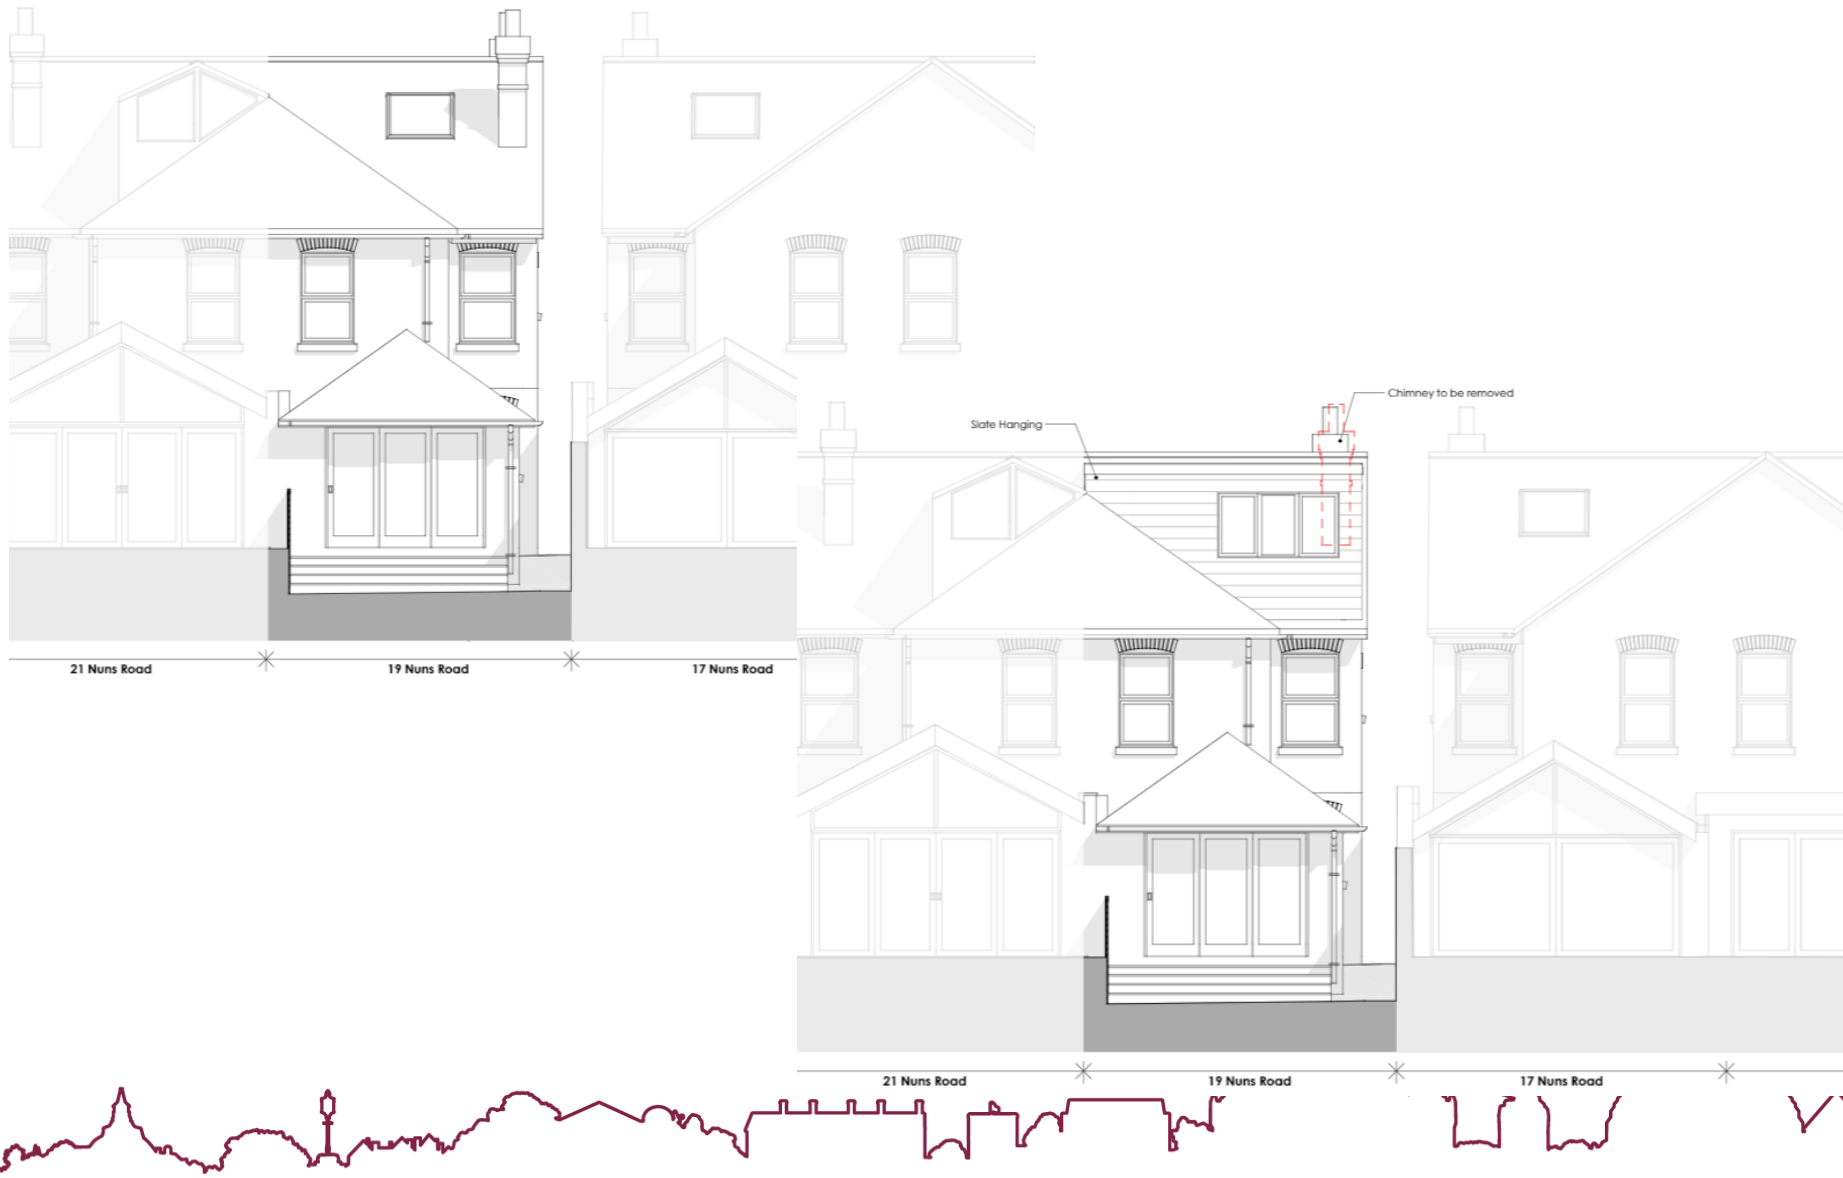

22/02279/HOU – 19 Nuns Road, Winchester

Dormer Roof Extension

Location & Site Plan

Aerial Photograph

South Elevation - Existing & Proposed

West Elevation – Existing & Proposed

North elevation – Existing & Proposed

Roof Plan – Existing & Proposed

Existing Site Plan

Proposed Site Plan

First Floor Plans – Existing & Proposed

Second floor Plan – Existing & Proposed

Plans dismissed by appeal (06.12.2001)

South elevation

Street Scene

North Elevation

View from the property

View from Nuns Walk

View from footpath at rear of the property