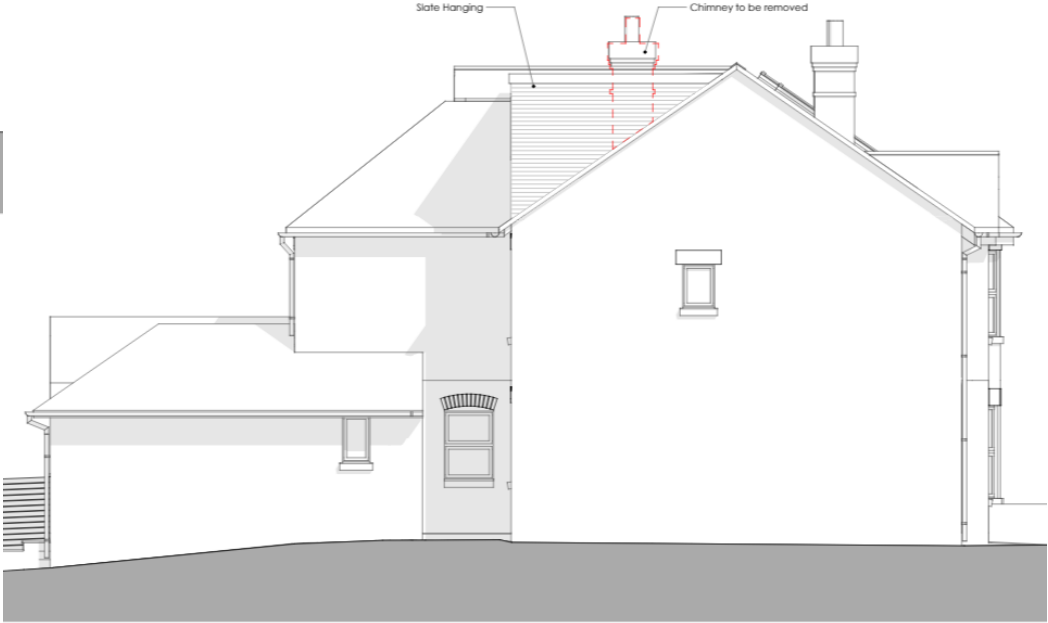

22/02279/HOU – 19 Nuns Road, Winchester

Dormer Roof Extension

Location & Site Plan

Aerial Photograph

South Elevation - Existing & Proposed

West Elevation – Existing & Proposed

North elevation – Existing & Proposed

Roof Plan – Existing & Proposed

Existing Site Plan

Proposed Site Plan

First Floor Plans – Existing & Proposed

Second floor Plan – Existing & Proposed

Plans dismissed by appeal (06.12.2001)

South elevation

Street Scene

North Elevation

View from the property

View from Nuns Walk

View from footpath at rear of the property