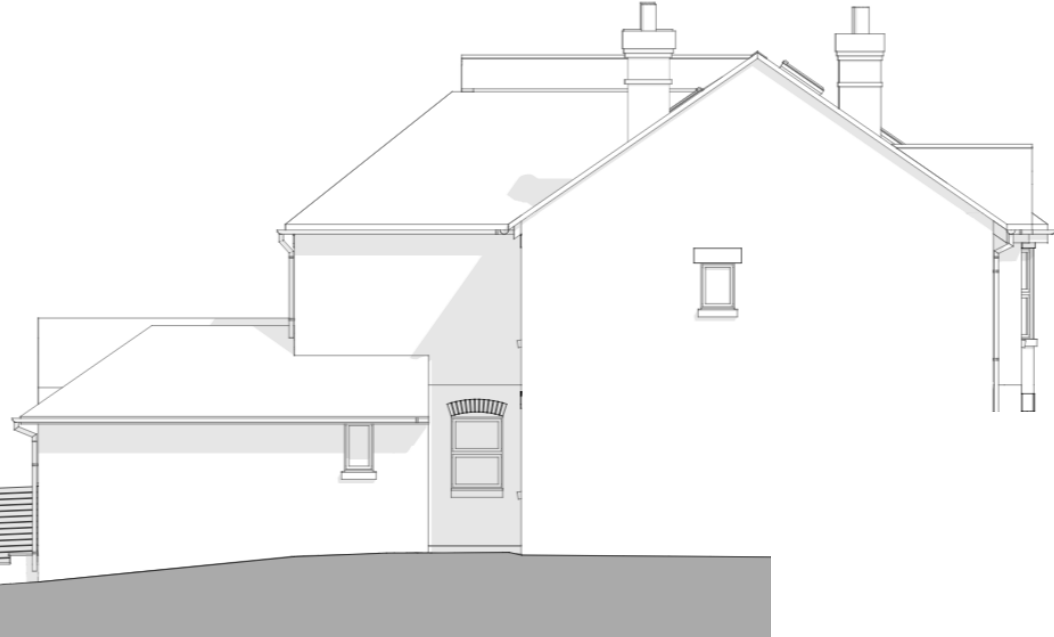

22/02279/HOU – 19 Nuns Road, Winchester

Dormer Roof Extension

Location & Site Plan

Aerial Photograph

South Elevation - Existing & Proposed

West Elevation – Existing & Proposed

North elevation – Existing & Proposed

Roof Plan – Existing & Proposed

Existing Site Plan

Proposed Site Plan

First Floor Plans – Existing & Proposed

Second floor Plan – Existing & Proposed

Plans dismissed by appeal (06.12.2001)

South elevation

Street Scene

North Elevation

View from the property

View from Nuns Walk

View from footpath at rear of the property