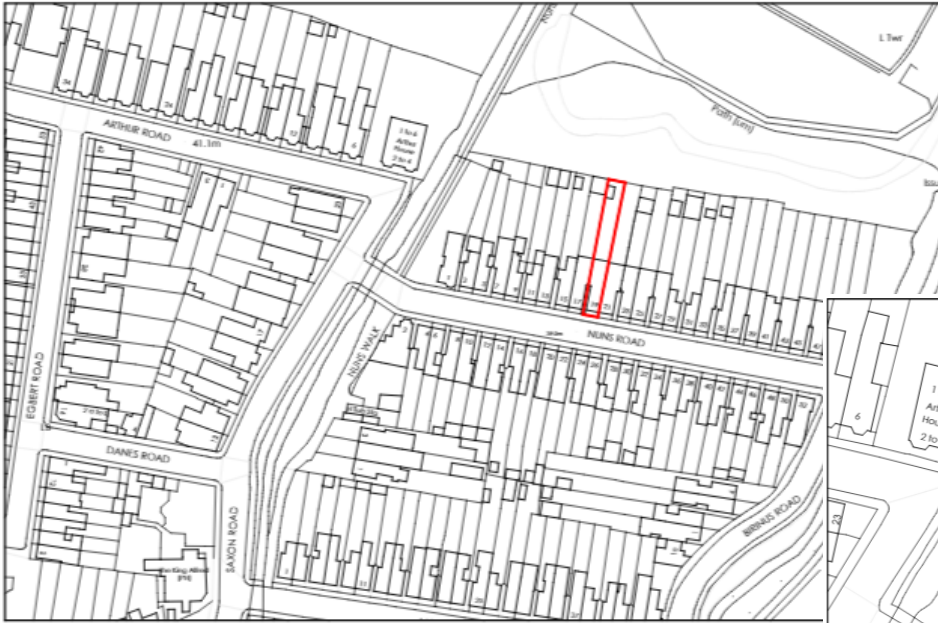

22/02279/HOU – 19 Nuns Road, Winchester

Dormer Roof Extension

Location & Site Plan

Aerial Photograph

South Elevation - Existing & Proposed

West Elevation – Existing & Proposed

North elevation – Existing & Proposed

Roof Plan – Existing & Proposed

Existing Site Plan

Proposed Site Plan

First Floor Plans – Existing & Proposed

Second floor Plan – Existing & Proposed

Plans dismissed by appeal (06.12.2001)

South elevation

Street Scene

North Elevation

View from the property

View from Nuns Walk

View from footpath at rear of the property