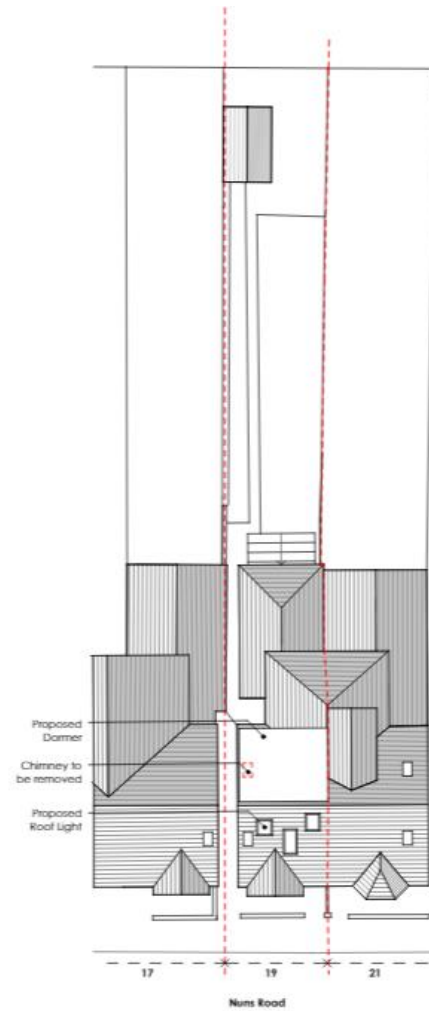

22/02279/HOU – 19 Nuns Road, Winchester

Dormer Roof Extension

Location & Site Plan

Aerial Photograph

South Elevation - Existing & Proposed

West Elevation – Existing & Proposed

North elevation – Existing & Proposed

Roof Plan – Existing & Proposed

Existing Site Plan

Proposed Site Plan

First Floor Plans – Existing & Proposed

Second floor Plan – Existing & Proposed

Plans dismissed by appeal (06.12.2001)

South elevation

Street Scene

North Elevation

View from the property

View from Nuns Walk

View from footpath at rear of the property