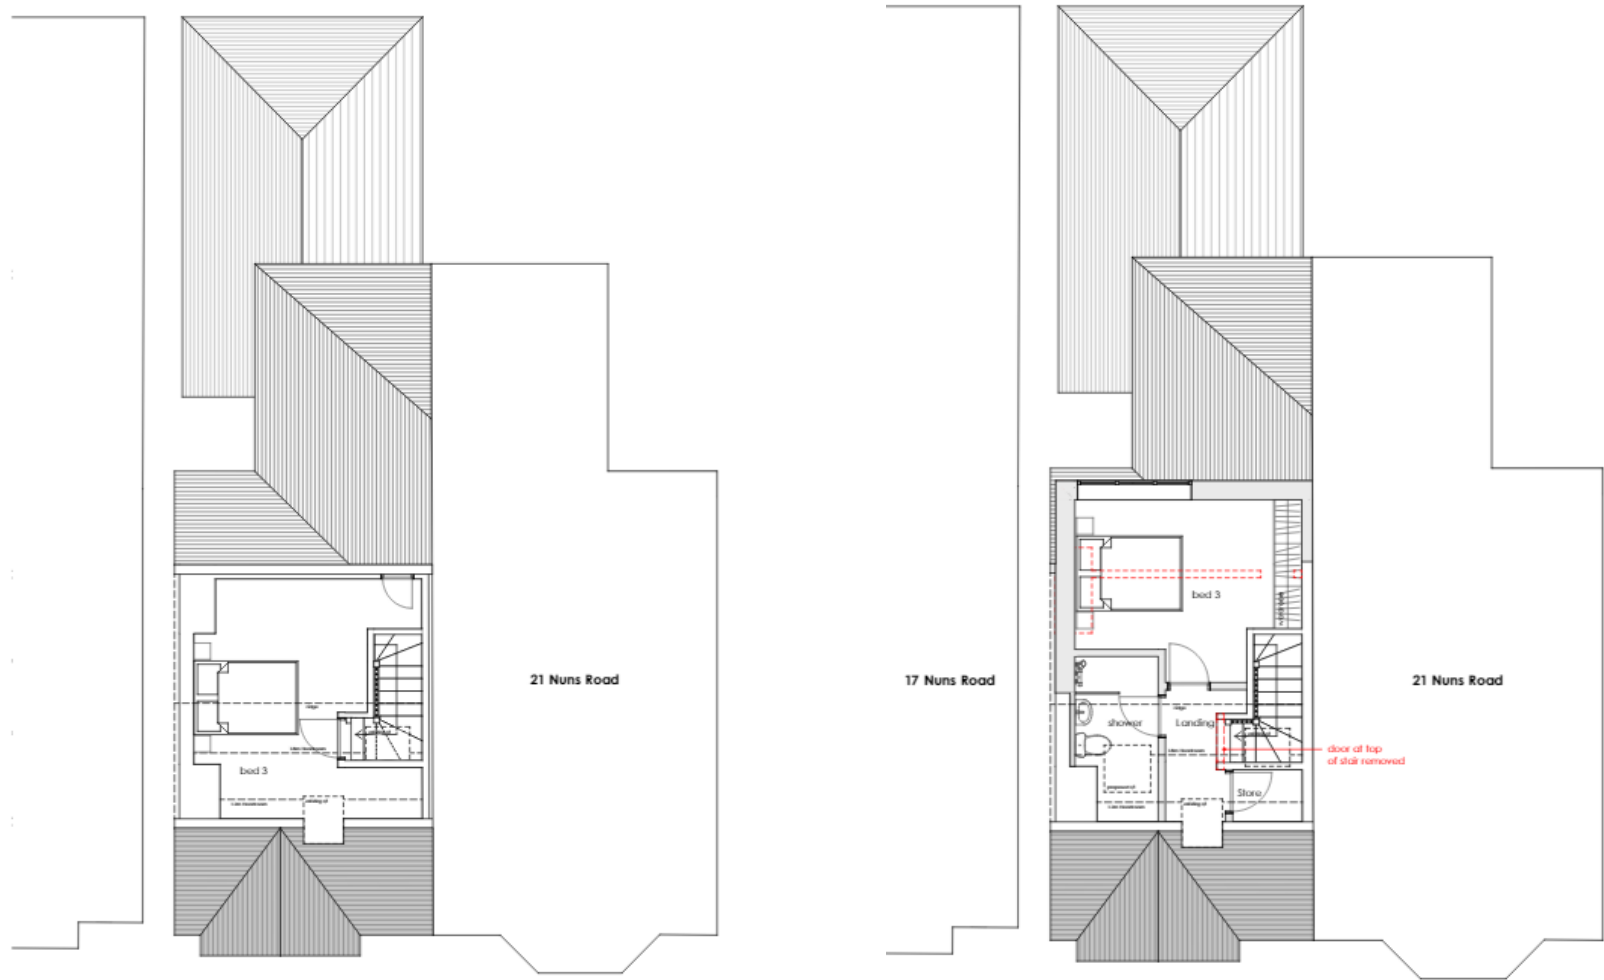

22/02279/HOU – 19 Nuns Road, Winchester

Dormer Roof Extension

Location & Site Plan

Aerial Photograph

South Elevation - Existing & Proposed

West Elevation – Existing & Proposed

North elevation – Existing & Proposed

Roof Plan – Existing & Proposed

Existing Site Plan

Proposed Site Plan

First Floor Plans – Existing & Proposed

Second floor Plan – Existing & Proposed

Plans dismissed by appeal (06.12.2001)

South elevation

Street Scene

North Elevation

View from the property

View from Nuns Walk

View from footpath at rear of the property