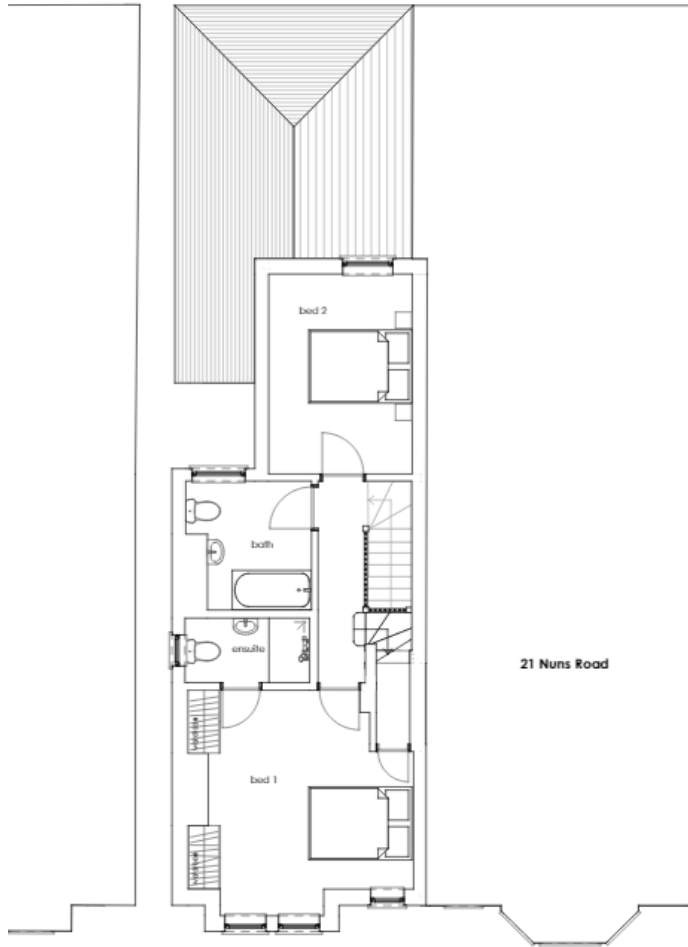

22/02279/HOU – 19 Nuns Road, Winchester

Dormer Roof Extension

Location & Site Plan

Aerial Photograph

South Elevation - Existing & Proposed

West Elevation – Existing & Proposed

North elevation – Existing & Proposed

Roof Plan – Existing & Proposed

Existing Site Plan

Proposed Site Plan

First Floor Plans – Existing & Proposed

Second floor Plan – Existing & Proposed

Plans dismissed by appeal (06.12.2001)

South elevation

Street Scene

North Elevation

View from the property

View from Nuns Walk

View from footpath at rear of the property