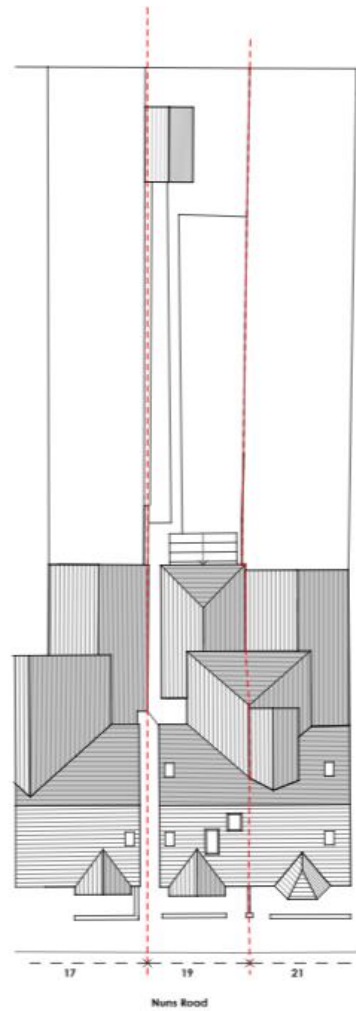

22/02279/HOU – 19 Nuns Road, Winchester

Dormer Roof Extension

Location & Site Plan

Aerial Photograph

South Elevation - Existing & Proposed

West Elevation – Existing & Proposed

North elevation – Existing & Proposed

Roof Plan – Existing & Proposed

Existing Site Plan

Proposed Site Plan

First Floor Plans – Existing & Proposed

Second floor Plan – Existing & Proposed

Plans dismissed by appeal (06.12.2001)

South elevation

Street Scene

North Elevation

View from the property

View from Nuns Walk

View from footpath at rear of the property