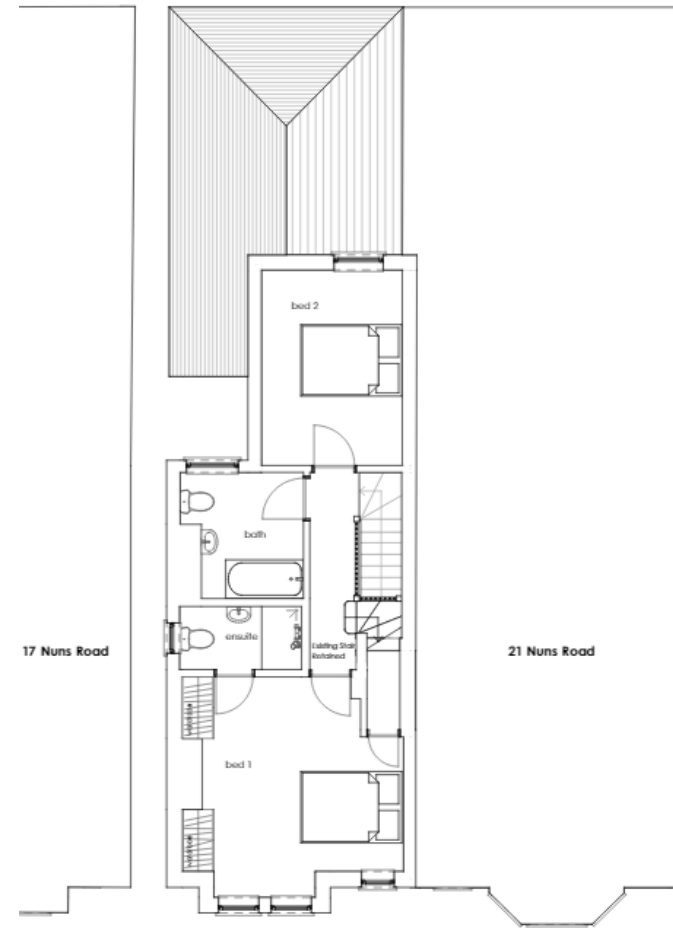

22/02279/HOU – 19 Nuns Road, Winchester

Dormer Roof Extension

Location & Site Plan

Aerial Photograph

South Elevation - Existing & Proposed

West Elevation – Existing & Proposed

North elevation – Existing & Proposed

Roof Plan – Existing & Proposed

Existing Site Plan

Proposed Site Plan

First Floor Plans – Existing & Proposed

Second floor Plan – Existing & Proposed

Plans dismissed by appeal (06.12.2001)

South elevation

Street Scene

North Elevation

View from the property

View from Nuns Walk

View from footpath at rear of the property